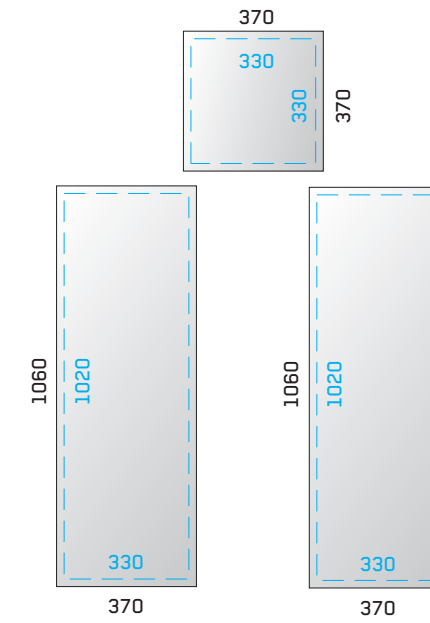

Please produce the print files as following:
Printable .pdf file, Scale 1:10
Resolution minimum 72dpi in final dimensions
All fonts converted to paths
Dimensions= Lightbox + 20mm circular print
extension, Color space CMYK

C.K.30.1020.330 VISUALS

FRONT SAMBA
FRONT SAMBA

RÜCKSEITE BLANCO BLOCKOUT MIT ÖSE
BACKSIDE BLANCO BLOCKOUT WITH EYELET

C.UBF.1020.330

OPTIONAL BRANDING MIT UMLAUFEND BEDRUCKTER FOLIE
OPTIONAL BRANDING PRINTED ALL AROUND ON VINYL